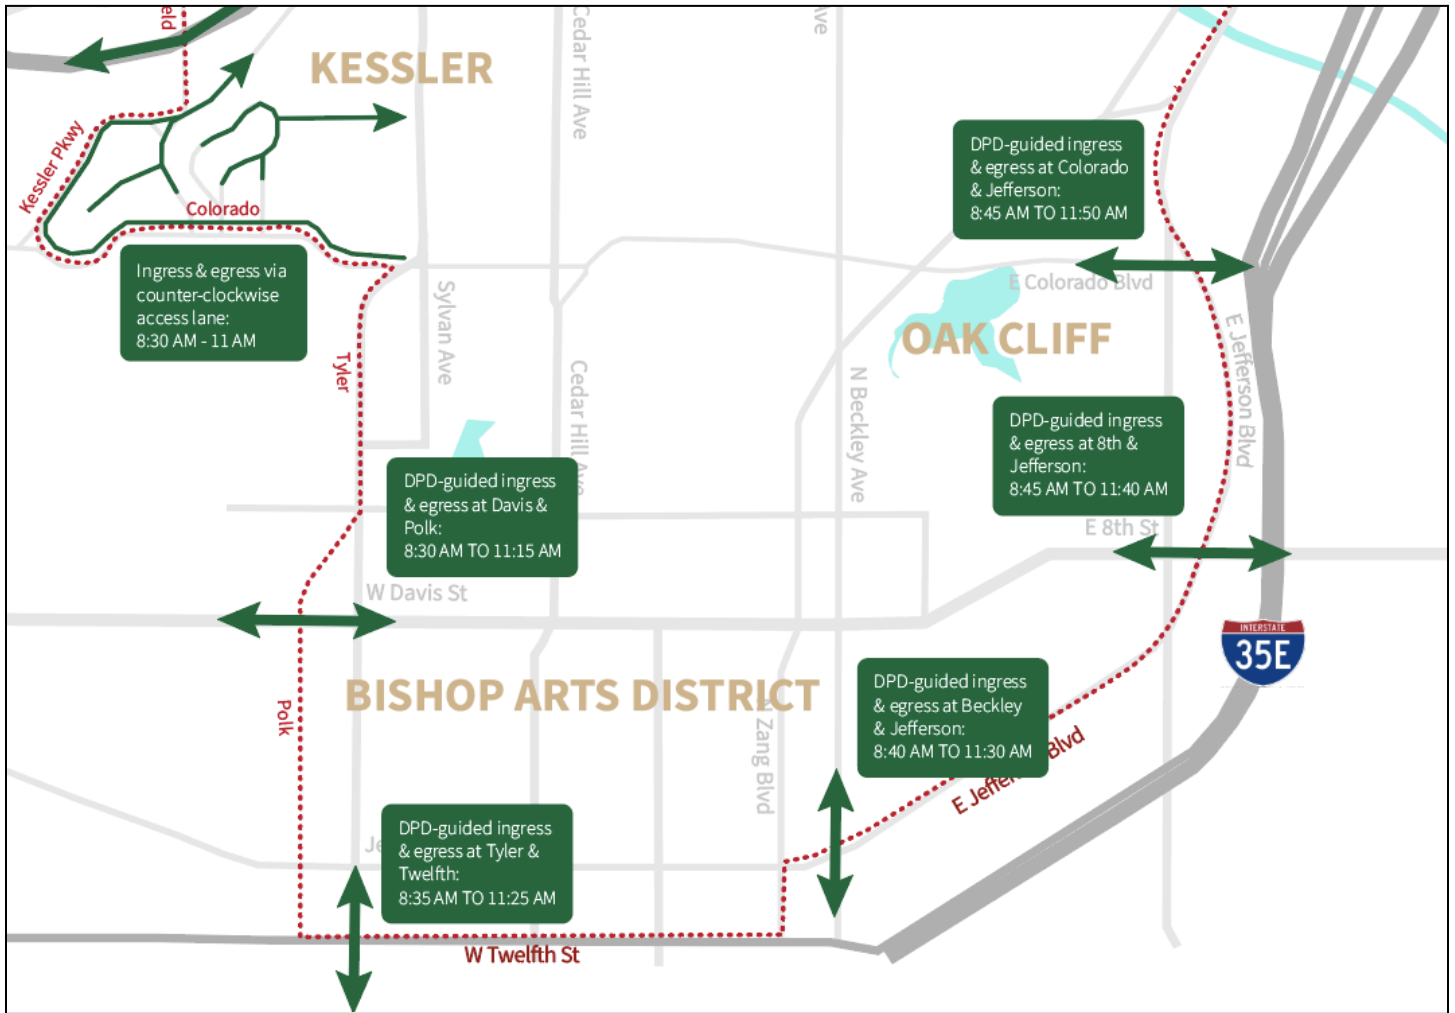

DOWNTOWN

7:45 AM - 12:05 PM

Timeline of closures on impacted roads:

START	FROM	TO	First Closures	All Clear
Ervay	Young St	Commerce	07:45 a	08:46 a
Commerce	Ervay	Riverfront	07:45 a	08:55 a
Riverfront	Commerce	Continental	07:48 a	09:00 a
Market St	Jefferson Blvd	Young St	08:49 a	12:01 p
Young St	Market St	Marilla	08:50 a	12:04 p
Marilla	Young St	City Hall	08:51 a	12:05 p

WEST DALLAS

7:48 AM - 10:40 AM

Timeline of closures on impacted roads:

START	FROM	TO	First Closures	All Clear
Riverfront	Commerce	Continental	07:48 a	09:00 a
Margaret Hunt Hill Bridge	Canada Dr	Continental Ave	08:17 a	10:28 a
Continental Ave	Margaret Hunt Hill Bridge	Riverfront	08:19 a	10:30 a
Riverfront	Continental Ave	Commerce	08:20 a	10:35 a
Commerce	Riverfront	Fort Worth Ave	08:21 a	10:47 a

KESSLER PARK

8:28 AM - 11:08 AM

Timeline of closures on impacted roads:

START	FROM	TO	First Closures	All Clear
Edgefield Ave	Fort Worth Ave	Kessler Pkwy	08:28 a	10:58 a
Kessler Pkwy	Edgefield Ave	Colorado Blvd	08:29 a	11:01 a
Colorado Blvd	Kessler Pkwy	Tyler St	08:30 a	11:08 a

BISHOP ARTS DISTRICT/OAK CLIFF

8:32 AM - 11:59 AM

Timeline of closures on impacted roads:

START	FROM	TO	First Closures	All Clear
Tyler St	Colorado Blvd	Polk St	08:32 a	11:13 a
Polk St	Tyler St	W Twelfth St	08:34 a	11:21 a
W Twelfth St	Polk St	Zang Blvd	08:37 a	11:30 a
Zang Blvd	W Twelfth St	Jefferson Blvd	08:40 a	11:31 a
Jefferson Blvd	Zang Blvd	Market St	08:40 a	11:59 a