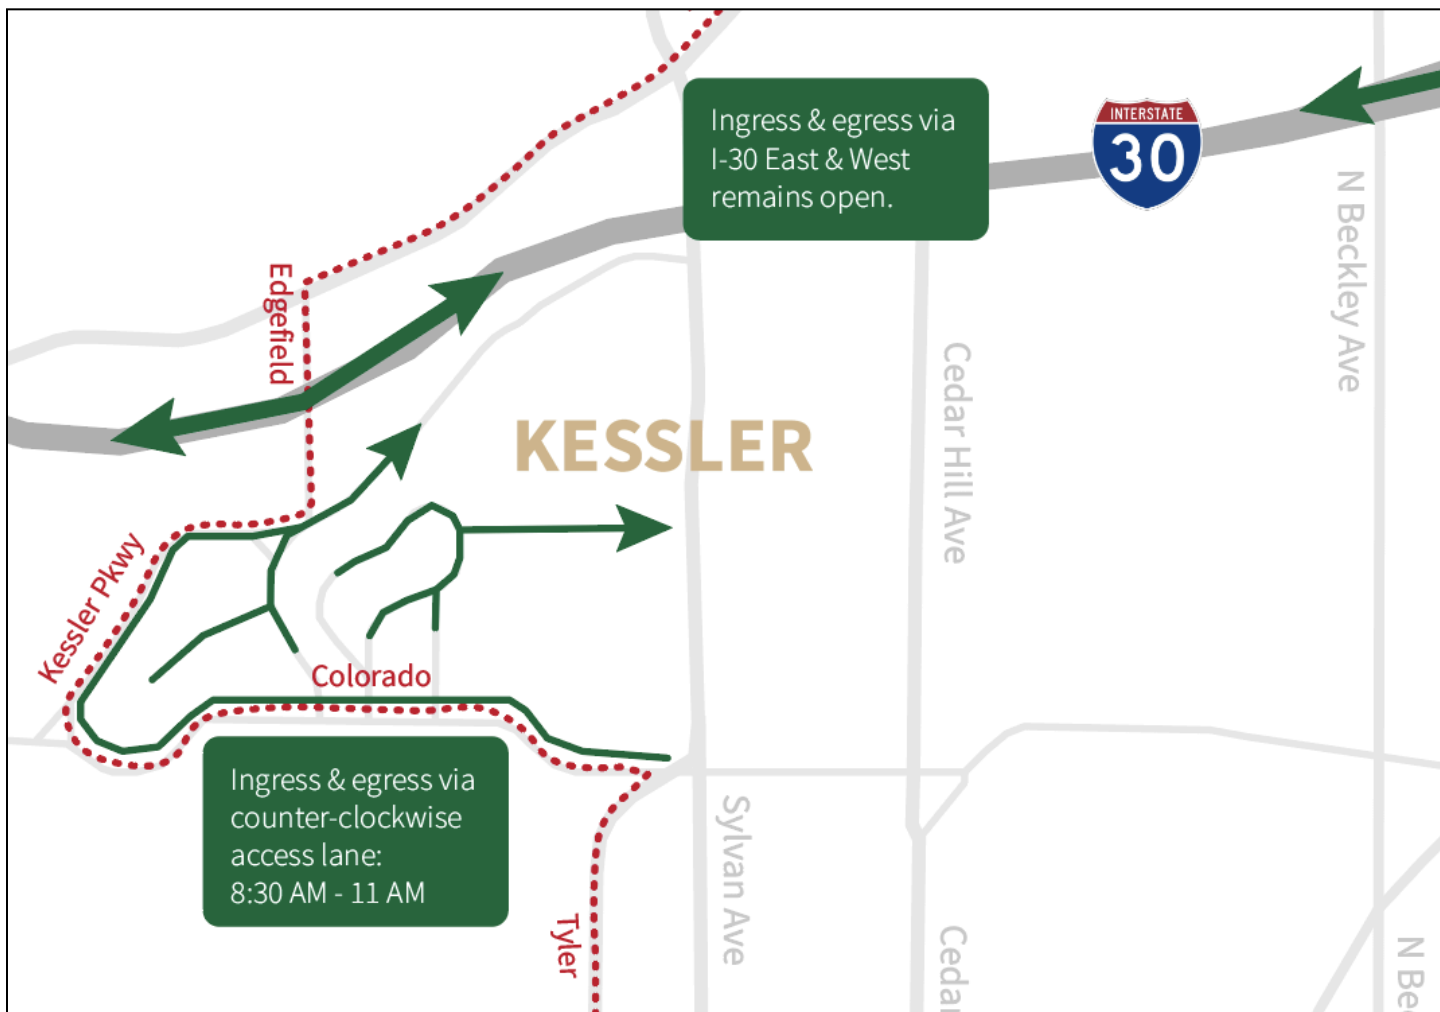

DOWNTOWN

7:45 AM - 12:05 PM

Timeline of closures on impacted roads:

START	FROM	TO	First Closures	All Clear
Ervay	Young St	Commerce	07:45 a	08:46 a
Commerce	Ervay	Riverfront	07:45 a	08:55 a
Riverfront	Commerce	Continental	07:48 a	09:00 a
Market St	Jefferson Blvd	Young St	08:49 a	12:01 p
Young St	Market St	Marilla	08:50 a	12:04 p
Marilla	Young St	City Hall	08:51 a	12:05 p

WEST DALLAS

7:48 AM - 10:40 AM

Timeline of closures on impacted roads:

START	FROM	TO	First Closures	All Clear
Riverfront	Commerce	Continental	07:48 a	09:00 a
Margaret Hunt Hill Bridge	Canada Dr	Continental Ave	08:17 a	10:28 a
Continental Ave	Margaret Hunt Hill Bridge	Riverfront	08:19 a	10:30 a
Riverfront	Continental Ave	Commerce	08:20 a	10:35 a
Commerce	Riverfront	Fort Worth Ave	08:21 a	10:47 a

KESSLER PARK

8:28 AM - 11:08 AM

Timeline of closures on impacted roads:

START	FROM	TO	First Closures	All Clear
Edgefield Ave	Fort Worth Ave	Kessler Pkwy	08:28 a	10:58 a
Kessler Pkwy	Edgefield Ave	Colorado Blvd	08:29 a	11:01 a
Colorado Blvd	Kessler Pkwy	Tyler St	08:30 a	11:08 a

BISHOP ARTS DISTRICT/OAK CLIFF

8:32 AM - 11:59 AM

Timeline of closures on impacted roads:

START	FROM	TO	First Closures	All Clear
Tyler St	Colorado Blvd	Polk St	08:32 a	11:13 a
Polk St	Tyler St	W Twelfth St	08:34 a	11:21 a
W Twelfth St	Polk St	Zang Blvd	08:37 a	11:30 a
Zang Blvd	W Twelfth St	Jefferson Blvd	08:40 a	11:31 a
Jefferson Blvd	Zang Blvd	Market St	08:40 a	11:59 a