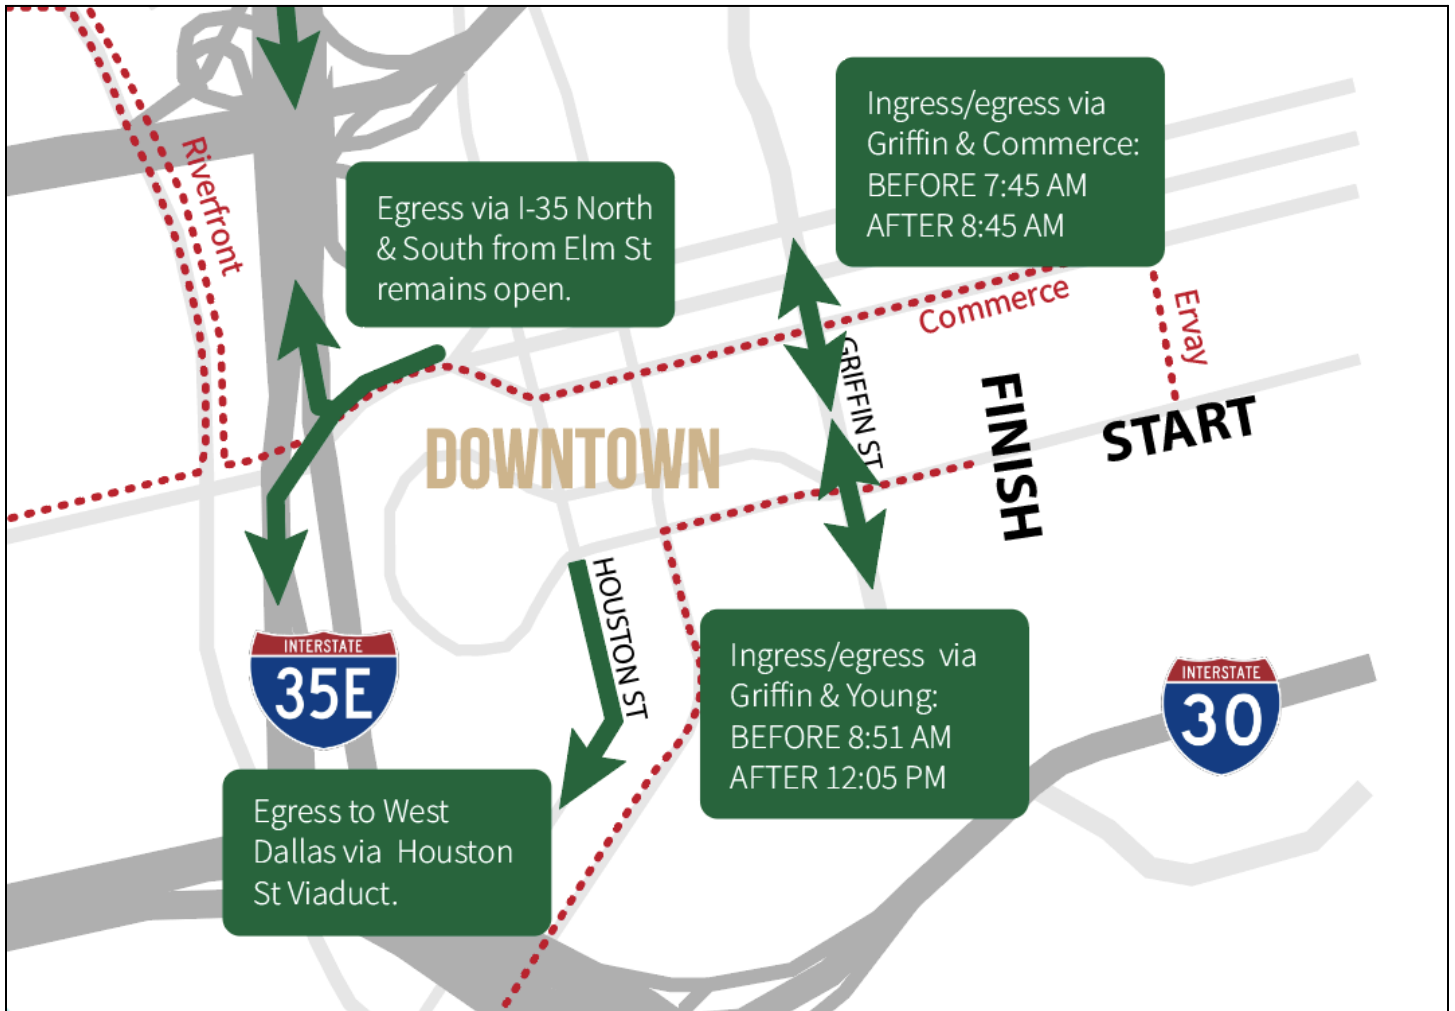

PLEASE CALL 214-253-8583 IF YOU NEED ASSISTANCE.

TRAFFIC GUIDE

May 17, 2025, 8 AM - 12 PM

ABOUT THIS GUIDE

- This guide helps residents understand the 2025 Dallas Bike Ride road closures and course routes.
- Review course maps ahead of time to see if your route is affected.
- Check the timeline for exact closure and reopening times if traveling near or through closures.
- Traffic updates will be available on Google Maps and Waze.
- **When in doubt, assume you can't cross or drive on the course route.**

DOWNTOWN

7:45 AM - 12:05 PM

Timeline of closures on impacted roads:

START	FROM	TO	First Closures	All Clear
Ervay	Young St	Commerce	07:45 a	08:46 a
Commerce	Ervay	Riverfront	07:45 a	08:55 a
Riverfront	Commerce	Continental	07:48 a	09:00 a
Market St	Jefferson Blvd	Young St	08:49 a	12:01 p
Young St	Market St	Marilla	08:50 a	12:04 p
Marilla	Young St	City Hall	08:51 a	12:05 p

WEST DALLAS

7:48 AM - 10:40 AM

Timeline of closures on impacted roads:

START	FROM	TO	First Closures	All Clear
Riverfront	Commerce	Continental	07:48 a	09:00 a
Margaret Hunt Hill Bridge	Canada Dr	Continental Ave	08:17 a	10:28 a
Continental Ave	Margaret Hunt Hill Bridge	Riverfront	08:19 a	10:30 a
Riverfront	Continental Ave	Commerce	08:20 a	10:35 a
Commerce	Riverfront	Fort Worth Ave	08:21 a	10:47 a

BISHOP ARTS DISTRICT/OAK CLIFF

8:32 AM - 11:59 AM

Timeline of closures on impacted roads:

START	FROM	TO	First Closures	All Clear
Tyler St	Colorado Blvd	Polk St	08:32 a	11:13 a
Polk St	Tyler St	W Twelfth St	08:34 a	11:21 a
W Twelfth St	Polk St	Zang Blvd	08:37 a	11:30 a
Zang Blvd	W Twelfth St	Jefferson Blvd	08:40 a	11:31 a
Jefferson Blvd	Zang Blvd	Market St	08:40 a	11:59 a