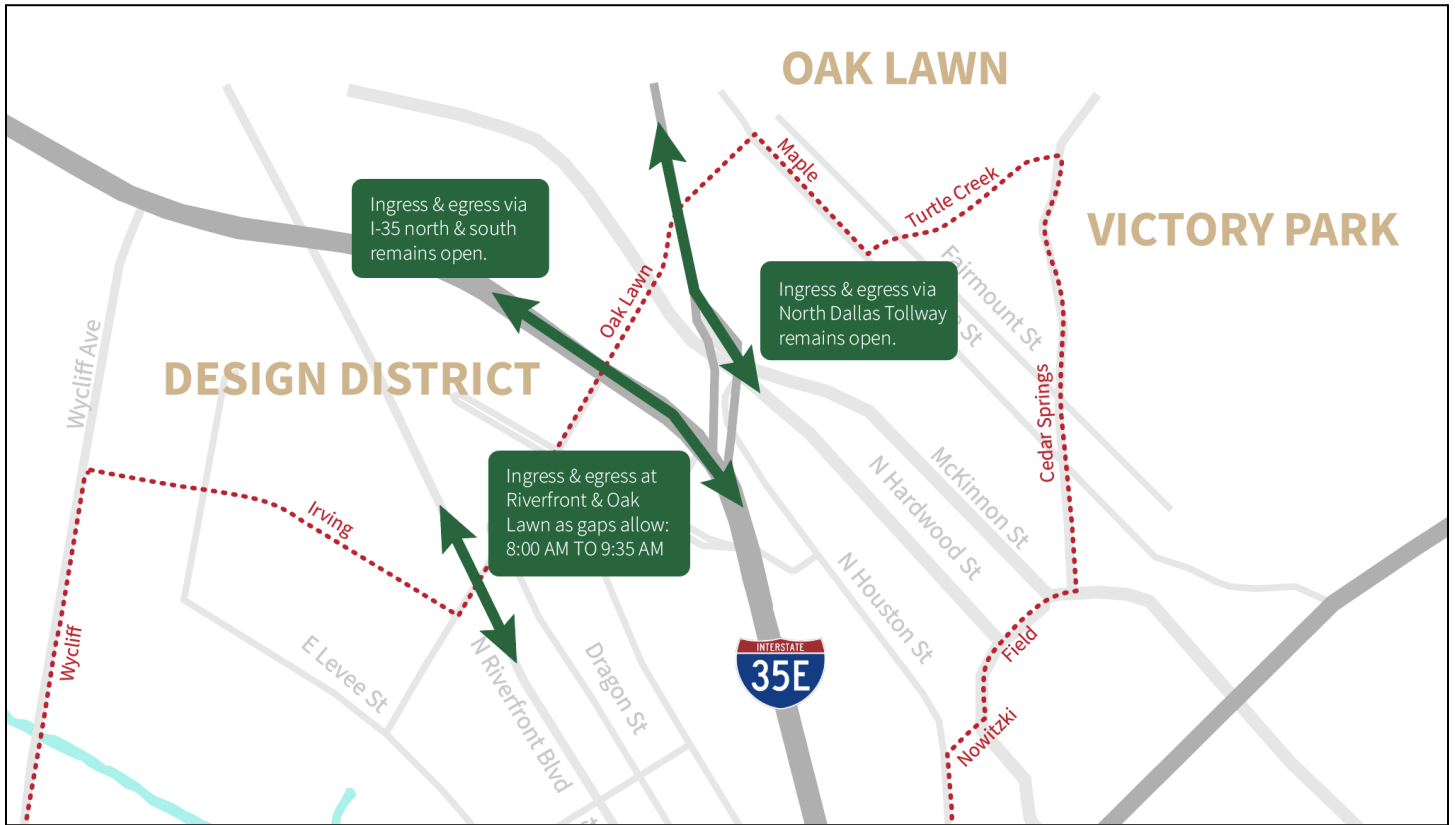

**Use the QR code to the right to access a live Google Map. This interactive tool allows you to view the full race route and determine any potential effects on your transit plans or morning travel.**

# DOWNTOWN

7:45 AM - 12:05 PM

## Timeline of closures on impacted roads:

START	FROM	TO	First Closures	All Clear
Ervay	Young St	Commerce	07:45 a	08:46 a
Commerce	Ervay	Riverfront	07:45 a	08:55 a
Riverfront	Commerce	Continental	07:48 a	09:00 a
Market St	Jefferson Blvd	Young St	08:49 a	12:01 p
Young St	Market St	Marilla	08:50 a	12:04 p
Marilla	Young St	City Hall	08:51 a	12:05 p

# VICTORY PARK/DESIGN DISTRICT

7:51 AM - 9:35 AM