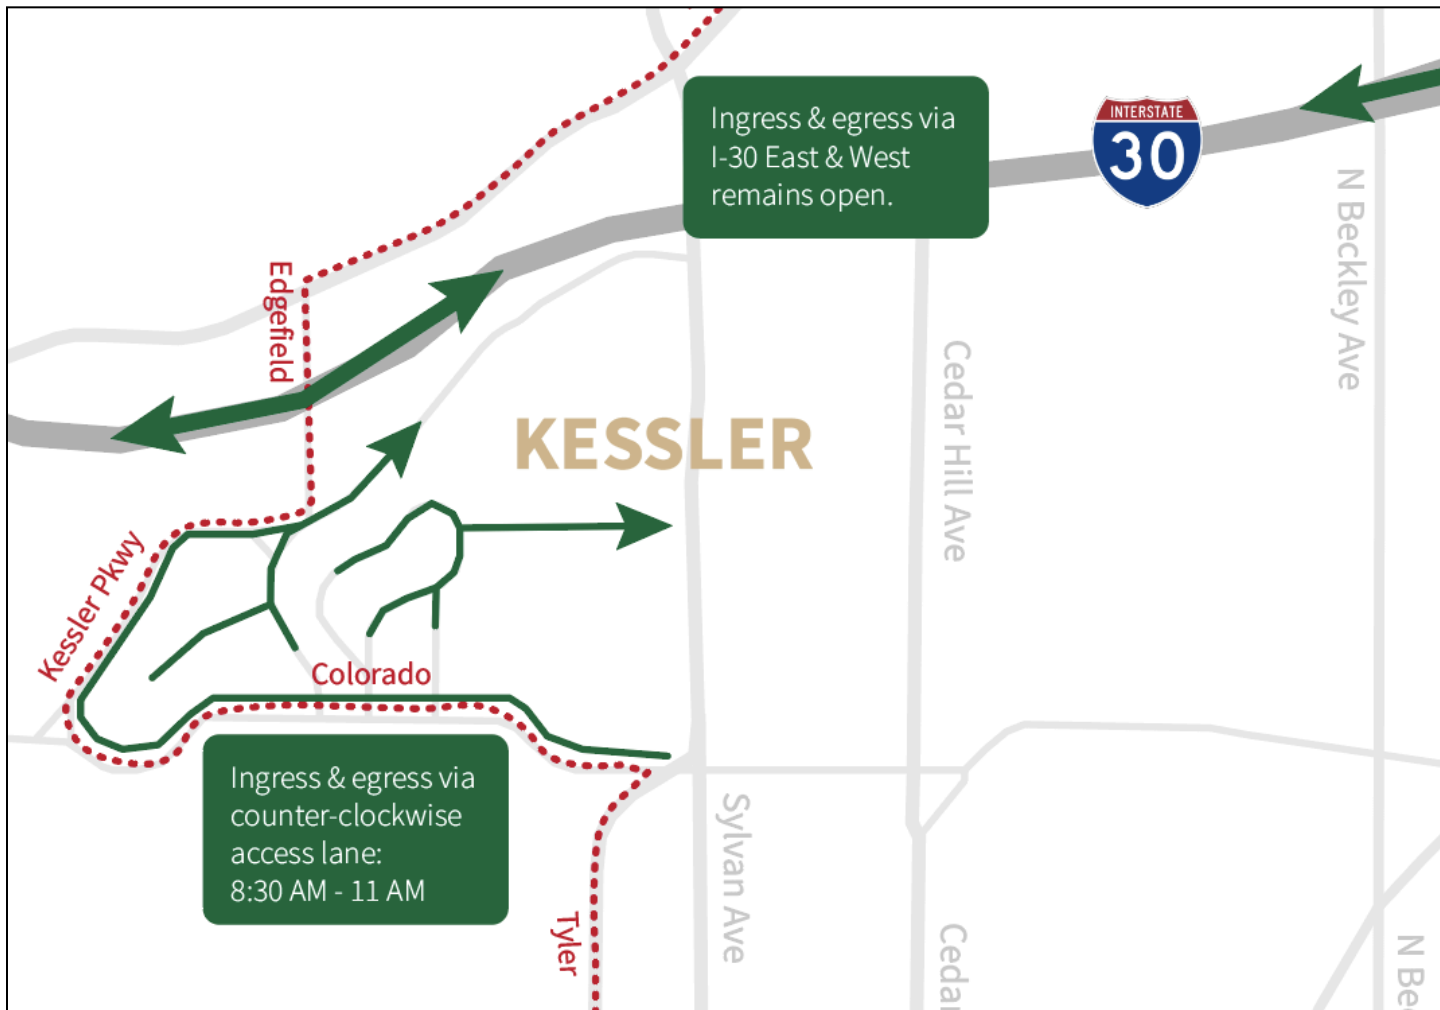

KESSLER PARK

8:28 AM - 11:08 AM

Timeline of closures on impacted roads:

START	FROM	TO	First Closures	All Clear
Edgefield Ave	Fort Worth Ave	Kessler Pkwy	08:28 a	10:58 a
Kessler Pkwy	Edgefield Ave	Colorado Blvd	08:29 a	11:01 a
Colorado Blvd	Kessler Pkwy	Tyler St	08:30 a	11:08 a