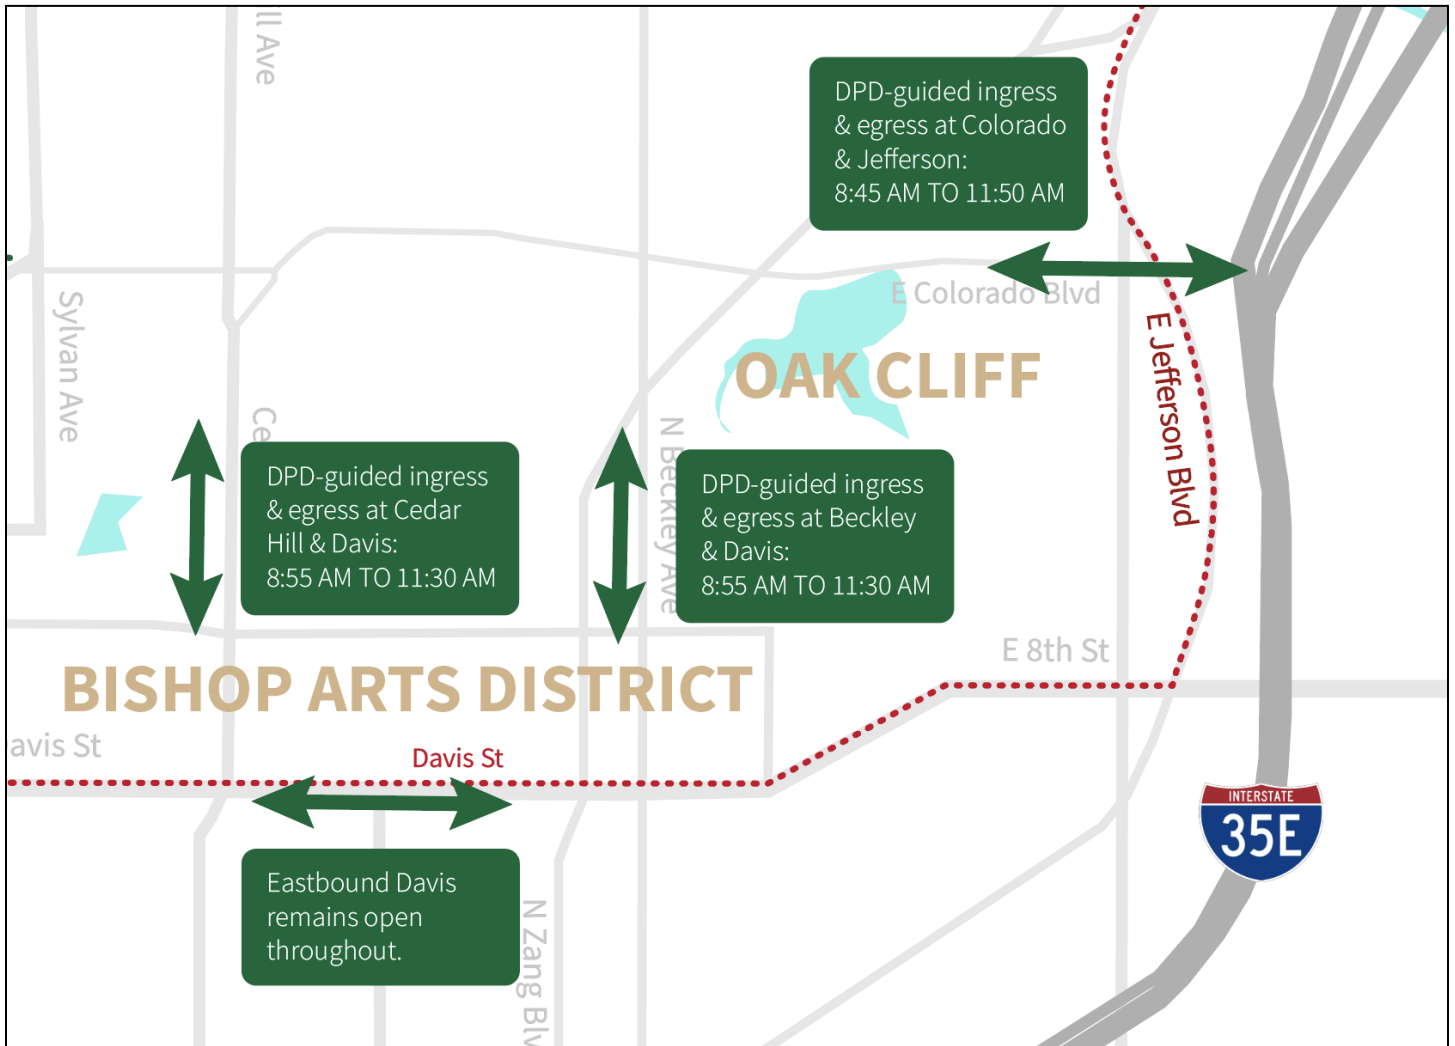

## Timeline of closures on impacted roads:

START	FROM	TO	First Closures	All Clear
Riverfront	Commerce	Continental	07:48 a	09:00 a
Margaret Hunt Hill Bridge	Canada Dr	Continental Ave	08:17 a	10:28 a
Continental Ave	Margaret Hunt Hill Bridge	Riverfront	08:19 a	10:30 a
Riverfront	Continental Ave	Commerce	08:20 a	10:35 a
Commerce	Riverfront	Fort Worth Ave	08:21 a	10:47 a

## Timeline of closures on impacted roads:

START	FROM	TO	First Closures	All Clear
Edgefield Ave	Fort Worth Ave	Kessler Pkwy	08:28 a	10:58 a
Kessler Pkwy	Edgefield Ave	Colorado Blvd	08:29 a	11:01 a
Colorado Blvd	Kessler Pkwy	Tyler St	08:30 a	11:08 a

# BISHOP ARTS DISTRICT/OAK CLIFF

8:51 AM - 11:59 AM

## Timeline of closures on impacted roads:

START	FROM	TO	First Closures	All Clear
Tyler St	Colorado Blvd	Polk St	08:51 a	11:30 a
Polk St	Tyler St	W Twelfth St	08:53 a	11:32 a
Davis	Polk St	Zang Blvd	08:54 a	11:43 a
Zang Blvd	W Twelfth St	Jefferson Blvd	08:57 a	11:50 a
Jefferson Blvd	Zang Blvd	Market St	09:00 a	11:59 a