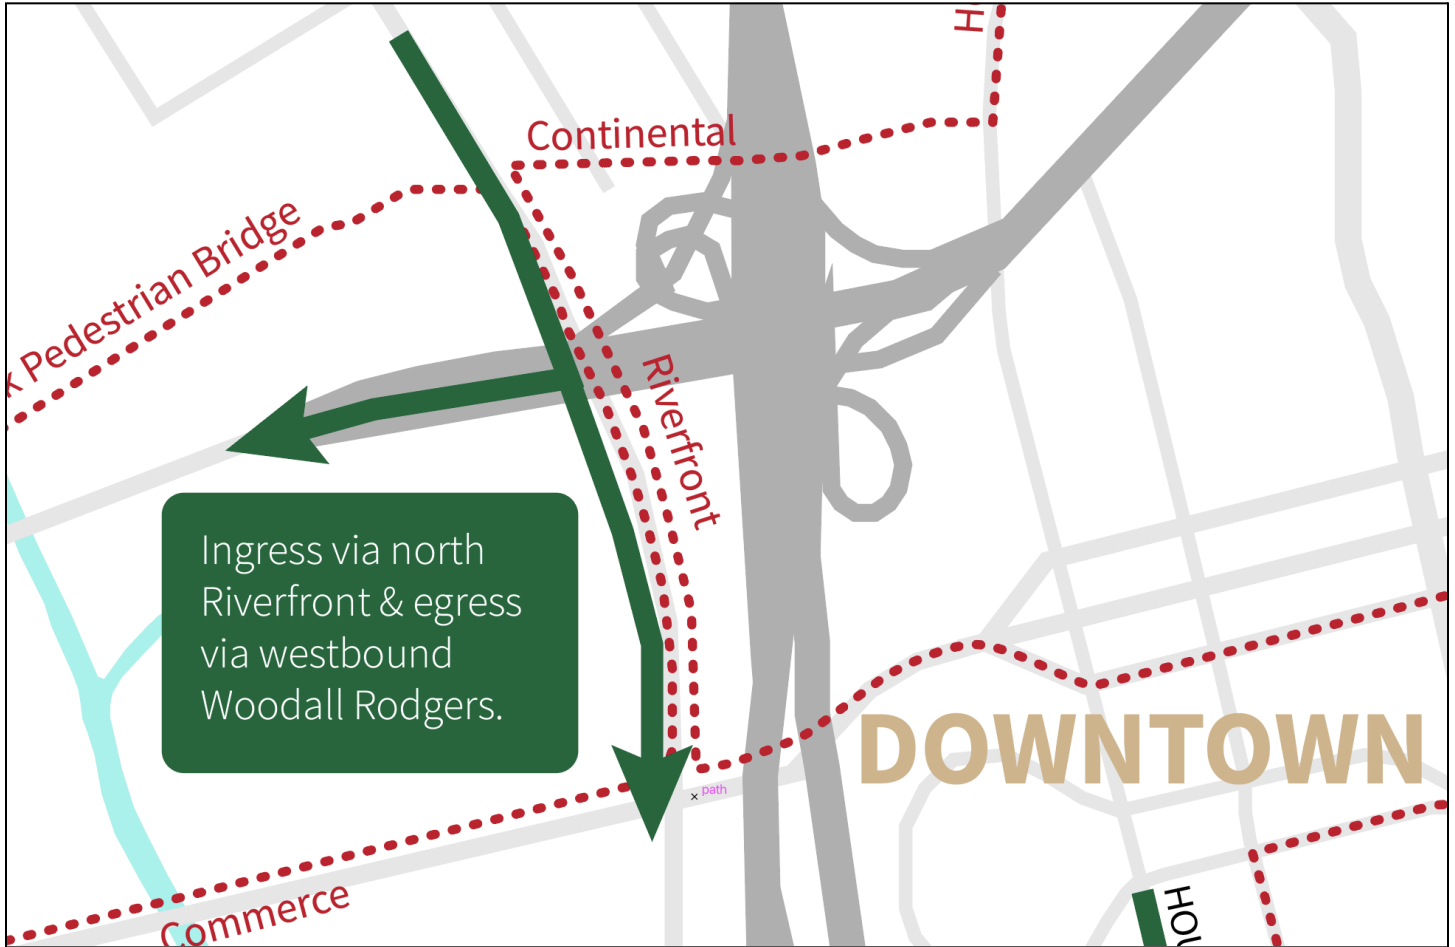

## Timeline of closures on impacted roads:

START	FROM	TO	First Closures	All Clear
Ervay	Young St	Commerce	07:45 a	08:46 a
Commerce	Ervay	Riverfront	07:45 a	08:55 a
Riverfront	Commerce	Continental	07:48 a	09:00 a
Market St	Jefferson Blvd	Young St	08:49 a	12:01 p
Young St	Market St	Marilla	08:50 a	12:04 p
Marilla	Young St	City Hall	08:51 a	12:05 p

# VICTORY PARK/DESIGN DISTRICT

7:51 AM - 9:35 AM

## Timeline of closures on impacted roads:

START	FROM	TO	First Closures	All Clear
Riverfront	Commerce	Continental	07:48 a	09:00 a
Margaret Hunt Hill Bridge	Canada Dr	Continental Ave	08:17 a	10:28 a
Continental Ave	Margaret Hunt Hill Bridge	Riverfront	08:19 a	10:30 a
Riverfront	Continental Ave	Commerce	08:20 a	10:35 a
Commerce	Riverfront	Fort Worth Ave	08:21 a	10:47 a

## Timeline of closures on impacted roads:

START	FROM	TO	First Closures	All Clear
Tyler St	Colorado Blvd	Polk St	08:51 a	11:30 a
Polk St	Tyler St	W Twelfth St	08:53 a	11:32 a
Davis	Polk St	Zang Blvd	08:54 a	11:43 a
Zang Blvd	W Twelfth St	Jefferson Blvd	08:57 a	11:50 a
Jefferson Blvd	Zang Blvd	Market St	09:00 a	11:59 a