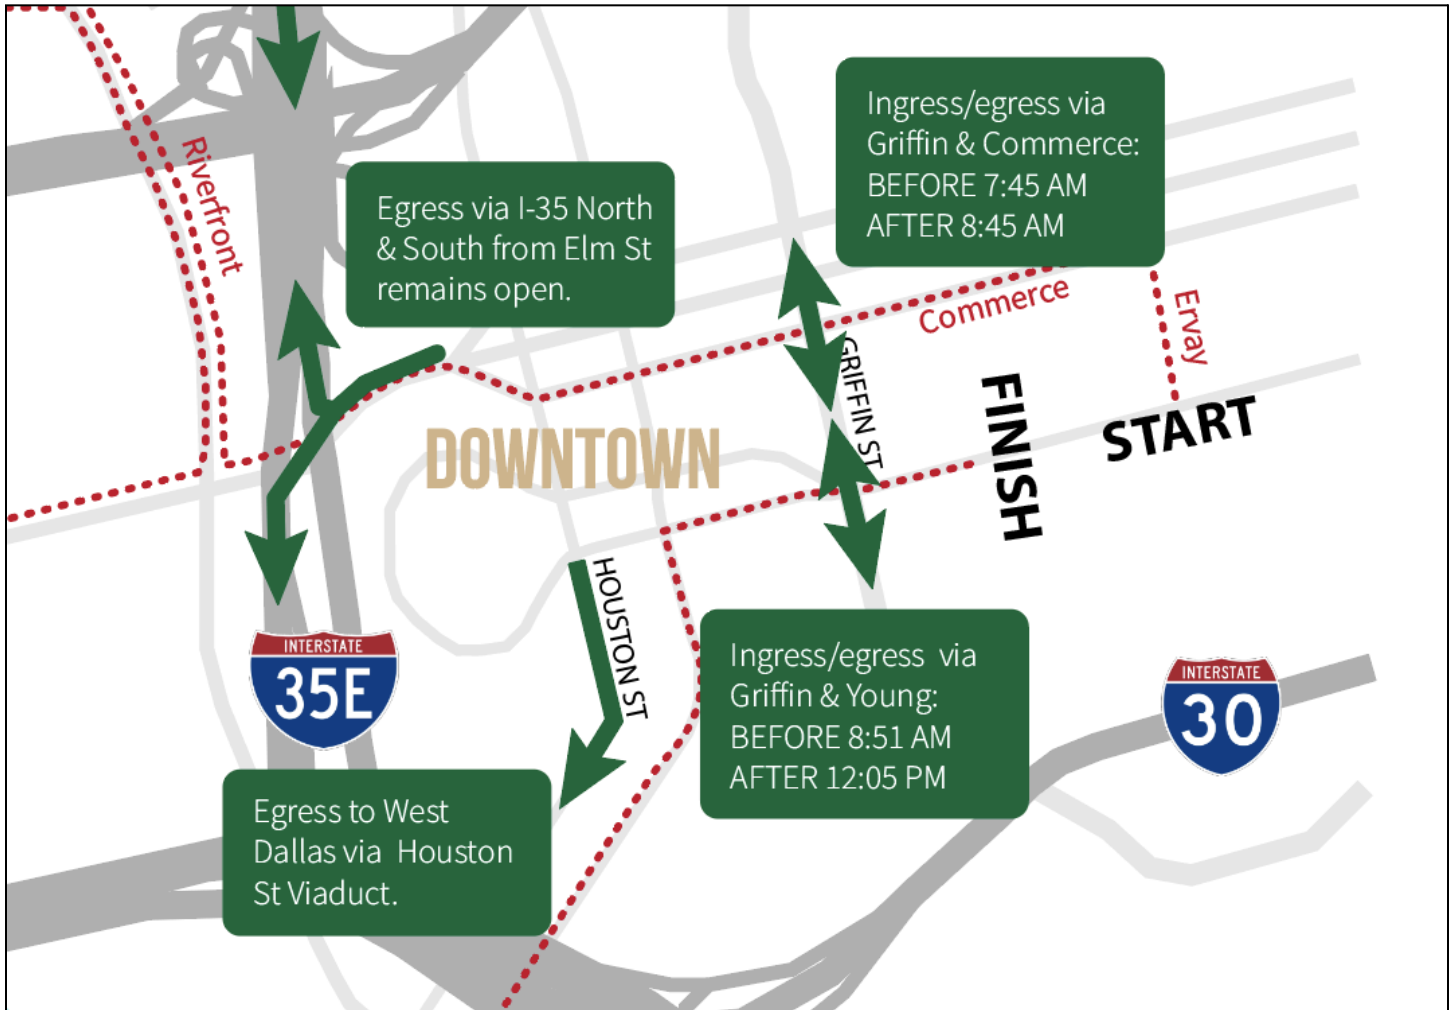

## ABOUT THIS GUIDE

- This guide helps residents understand the 2026 Dallas Bike Ride road closures and course routes.
- Review course maps ahead of time to see if your route is affected.
- Check the timeline for exact closure and reopening times if traveling near or through closures.
- Traffic updates will be available on Google Maps and Waze.
- **When in doubt, assume you can't cross or drive on the course route.**

**Use the QR code to the right to access a live Google Map. This interactive tool allows you to view the full race route and determine any potential effects on your transit plans or morning travel.**

# DOWNTOWN

7:45 AM - 12:05 PM

## Timeline of closures on impacted roads:

START	FROM	TO	First Closures	All Clear
Ervay	Young St	Commerce	07:45 a	08:46 a
Commerce	Ervay	Riverfront	07:45 a	08:55 a
Riverfront	Commerce	Continental	07:48 a	09:00 a
Market St	Jefferson Blvd	Young St	08:49 a	12:01 p
Young St	Market St	Marilla	08:50 a	12:04 p
Marilla	Young St	City Hall	08:51 a	12:05 p